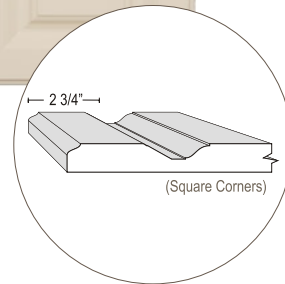

CONTEMPO
Cognac Cherry

NOVA
Rustic Cherry

SYDNEY
Natural Maple

OMEGA
Candlelight

Drawer front height will determine options for full rail, reduced rail or slab drawer fronts.
Available in all woodgrain and solid colours.
Matching edge tapes and 5/8" melamine board is available for all woodgrain vinyl.
White melamine backs are standard. Matching melamine backs are available for select woodgrains
for an additional charge.
Woodgrain direction on doors and drawer fronts is vertical unless otherwise specified at time of ordering.

M AND J
WOODCRAFTS
LTD.

Raised Panel Series (Round Corner)

GLACIER
Euro-White

JASPER
Almond

VERMONT
Candlelight

VERONA
Hard Rock Maple

VERONA GE
Summerflame

Drawer front height will determine options for full rail, reduced rail or slab drawer fronts.
Available in all woodgrain and solid colours.
Matching edge tapes and 5/8" melamine board is available for all woodgrain vinyl.
White melamine backs are standard. Matching melamine backs are available for select woodgrains for an additional charge.
Woodgrain direction on doors and drawer fronts is vertical unless otherwise specified at time of ordering.

M AND J
WOODCRAFTS
LTD.

Raised Panel Series (Square Corner)

BANFF
Euro-White

WINTERSET
Antique White

TUSCANY
Chiffon

Drawer front height will determine options for full rail, reduced rail or slab drawer fronts.
Available in all woodgrain and solid colours.
Matching edge tapes and 5/8" melamine board is available for all woodgrain vinyl.
White melamine backs are standard. Matching melamine backs are available for select woodgrains for an additional charge.
Woodgrain direction on doors and drawer fronts is vertical unless otherwise specified at time of ordering.