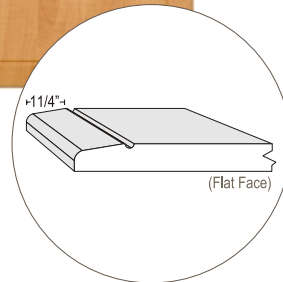

CONTEMPO
Cognac Cherry

NOVA
Rustic Cherry

SYDNEY
Natural Maple

OMEGA
Candlelight

Drawer front height will determine options for full rail, reduced rail or slab drawer fronts.
Available in all woodgrain and solid colours.
Matching edge tapes and 5/8" melamine board is available for all woodgrain vinyl.
White melamine backs are standard. Matching melamine backs are available for select woodgrains
for an additional charge.
Woodgrain direction on doors and drawer fronts is vertical unless otherwise specified at time of ordering.