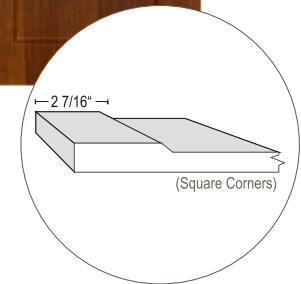

M AND J
WOODCRAFTS
LTD.

Raised Panel Series (Square Corner)

BANFF
Euro-White

WINTERSET
Antique White

TUSCANY
Chiffon

Drawer front height will determine options for full rail, reduced rail or slab drawer fronts.
Available in all woodgrain and solid colours.
Matching edge tapes and 5/8" melamine board is available for all woodgrain vinyl.
White melamine backs are standard. Matching melamine backs are available for select woodgrains for an additional charge.
Woodgrain direction on doors and drawer fronts is vertical unless otherwise specified at time of ordering.

LANCASTER II

Chocolate Pear

Drawer front height will determine options for full rail, reduced rail or slab drawer fronts.
Available in all woodgrain and solid colours.
Matching edge tapes and 5/8" melamine board is available for all woodgrain vinyl.
White melamine backs are standard. Matching melamine backs are available for select woodgrains for an additional charge.
Woodgrain direction on doors and drawer fronts is vertical unless otherwise specified at time of ordering.