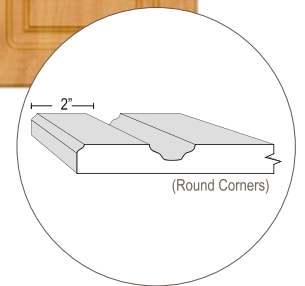

M AND J
WOODCRAFTS
LTD.

Raised Panel Series (Round Corner)

GLACIER
Euro-White

JASPER
Almond

VERMONT
Candlelight

VERONA
Hard Rock Maple

VERONA GE
Summerflame

Drawer front height will determine options for full rail, reduced rail or slab drawer fronts.
Available in all woodgrain and solid colours.
Matching edge tapes and 5/8" melamine board is available for all woodgrain vinyl.
White melamine backs are standard. Matching melamine backs are available for select woodgrains for an additional charge.
Woodgrain direction on doors and drawer fronts is vertical unless otherwise specified at time of ordering.

M AND J
WOODCRAFTS
LTD.

Raised Panel Series (Square Corner)

BANFF
Euro-White

WINTERSET
Antique White

TUSCANY
Chiffon

Drawer front height will determine options for full rail, reduced rail or slab drawer fronts.
Available in all woodgrain and solid colours.
Matching edge tapes and 5/8" melamine board is available for all woodgrain vinyl.
White melamine backs are standard. Matching melamine backs are available for select woodgrains for an additional charge.
Woodgrain direction on doors and drawer fronts is vertical unless otherwise specified at time of ordering.