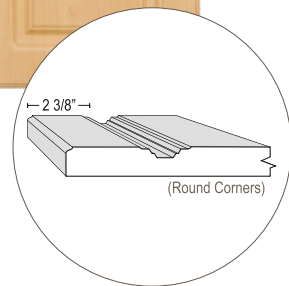

CONTEMPO
Cognac Cherry

NOVA
Rustic Cherry

SYDNEY
Natural Maple

OMEGA
Candlelight

Drawer front height will determine options for full rail, reduced rail or slab drawer fronts.
Available in all woodgrain and solid colours.
Matching edge tapes and 5/8" melamine board is available for all woodgrain vinyl.
White melamine backs are standard. Matching melamine backs are available for select woodgrains
for an additional charge.
Woodgrain direction on doors and drawer fronts is vertical unless otherwise specified at time of ordering.

M AND J
WOODCRAFTS
LTD.

Raised Panel Series (Round Corner)

GLACIER
Euro-White

JASPER
Almond

VERMONT
Candlelight

VERONA
Hard Rock Maple

VERONA GE
Summerflame

Drawer front height will determine options for full rail, reduced rail or slab drawer fronts.
Available in all woodgrain and solid colours.
Matching edge tapes and 5/8" melamine board is available for all woodgrain vinyl.
White melamine backs are standard. Matching melamine backs are available for select woodgrains for an additional charge.
Woodgrain direction on doors and drawer fronts is vertical unless otherwise specified at time of ordering.

M AND J
WOODCRAFTS
LTD.

Raised Panel Series (Square Corner)

BANFF
Euro-White

WINTERSET
Antique White

TUSCANY
Chiffon

Drawer front height will determine options for full rail, reduced rail or slab drawer fronts.
Available in all woodgrain and solid colours.
Matching edge tapes and 5/8" melamine board is available for all woodgrain vinyl.
White melamine backs are standard. Matching melamine backs are available for select woodgrains for an additional charge.
Woodgrain direction on doors and drawer fronts is vertical unless otherwise specified at time of ordering.