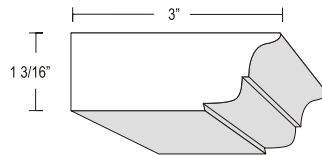

Crown Mouldings

CM1- V