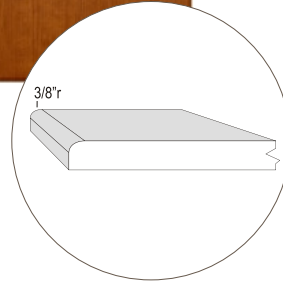

CONTEMPO
Cognac Cherry

NOVA
Rustic Cherry

SYDNEY
Natural Maple

OMEGA
Candlelight

Drawer front height will determine options for full rail, reduced rail or slab drawer fronts.
Available in all woodgrain and solid colours.
Matching edge tapes and 5/8" melamine board is available for all woodgrain vinyl.
White melamine backs are standard. Matching melamine backs are available for select woodgrains
for an additional charge.
Woodgrain direction on doors and drawer fronts is vertical unless otherwise specified at time of ordering.