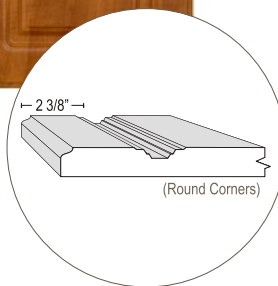

M AND J
WOODCRAFTS
LTD.

Raised Panel Series (Round Corner)

GLACIER
Euro-White

JASPER
Almond

VERMONT
Candlelight

VERONA
Hard Rock Maple

VERONA GE
Summerflame

Drawer front height will determine options for full rail, reduced rail or slab drawer fronts.
Available in all woodgrain and solid colours.
Matching edge tapes and 5/8" melamine board is available for all woodgrain vinyl.
White melamine backs are standard. Matching melamine backs are available for select woodgrains for an additional charge.
Woodgrain direction on doors and drawer fronts is vertical unless otherwise specified at time of ordering.

M AND J
WOODCRAFTS
LTD.

Raised Panel Series (Square Corner)

BANFF
Euro-White

WINTERSET
Antique White

TUSCANY
Chiffon

Drawer front height will determine options for full rail, reduced rail or slab drawer fronts.
Available in all woodgrain and solid colours.
Matching edge tapes and 5/8" melamine board is available for all woodgrain vinyl.
White melamine backs are standard. Matching melamine backs are available for select woodgrains for an additional charge.
Woodgrain direction on doors and drawer fronts is vertical unless otherwise specified at time of ordering.