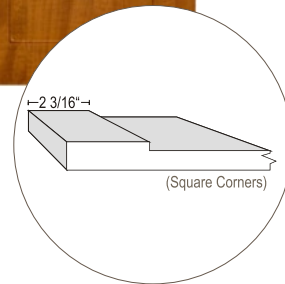

OXFORD

Summerflame