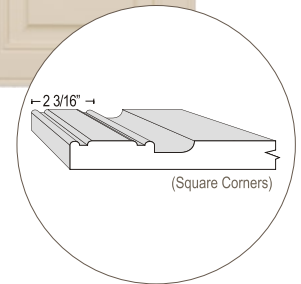

M AND J
WOODCRAFTS
LTD.

Raised Panel Series (Round Corner)

GLACIER
Euro-White

JASPER
Almond

VERMONT
Candlelight

VERONA
Hard Rock Maple

VERONA GE
Summerflame

Drawer front height will determine options for full rail, reduced rail or slab drawer fronts.
Available in all woodgrain and solid colours.
Matching edge tapes and 5/8" melamine board is available for all woodgrain vinyl.
White melamine backs are standard. Matching melamine backs are available for select woodgrains for an additional charge.
Woodgrain direction on doors and drawer fronts is vertical unless otherwise specified at time of ordering.

M AND J
WOODCRAFTS
LTD.

Raised Panel Series (Square Corner)

BANFF
Euro-White

WINTERSET
Antique White

TUSCANY
Chiffon

Drawer front height will determine options for full rail, reduced rail or slab drawer fronts.
Available in all woodgrain and solid colours.
Matching edge tapes and 5/8" melamine board is available for all woodgrain vinyl.
White melamine backs are standard. Matching melamine backs are available for select woodgrains for an additional charge.
Woodgrain direction on doors and drawer fronts is vertical unless otherwise specified at time of ordering.