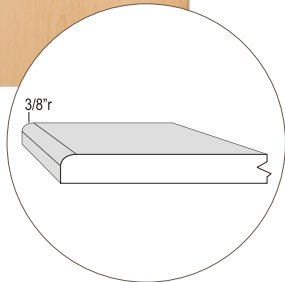

CONTEMPO
Cognac Cherry

NOVA
Rustic Cherry

SYDNEY
Natural Maple

OMEGA
Candlelight

Drawer front height will determine options for full rail, reduced rail or slab drawer fronts.
Available in all woodgrain and solid colours.
Matching edge tapes and 5/8" melamine board is available for all woodgrain vinyl.
White melamine backs are standard. Matching melamine backs are available for select woodgrains
for an additional charge.
Woodgrain direction on doors and drawer fronts is vertical unless otherwise specified at time of ordering.