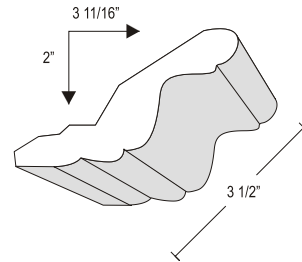

Accessories and Options

Crown Mouldings

CM1- V

CM2- V

Finger pulls are available on all doors and drawer fronts.
The standard placement is centred at the top and bottom unless otherwise specified.
V-Grooves and beading are available on all flat panel doors.
White melamine backs are standard. Matching melamine backs are available for select woodgrains for an additional charge.
Matching edge tapes and 5/8th" melamine board is available for all woodgrain vinyl.
For custom thermofoil product contact customer service for assistance and a quote.