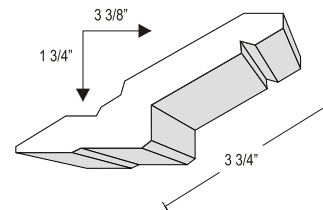

CM6 - V

Finger pulls are available on all doors and drawer fronts.
The standard placement is centred at the top and bottom unless otherwise specified.
V-Grooves and beading are available on all flat panel doors.
White melamine backs are standard. Matching melamine backs are available for select woodgrains for an additional charge.
Matching edge tapes and 5/8th" melamine board is available for all woodgrain vinyl.
For custom thermofoil product contact customer service for assistance and a quote.