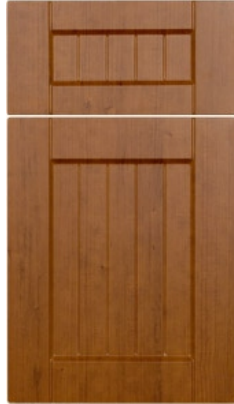

Accessories and Options

V - GROOVE
Cherry Blossom