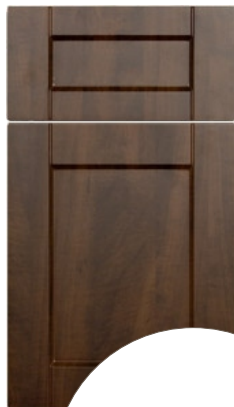

LANCASTER II

Chocolate Pear

Drawer front height will determine options for full rail, reduced rail or slab drawer fronts.
Available in all woodgrain and solid colours.
Matching edge tapes and 5/8" melamine board is available for all woodgrain vinyl.
White melamine backs are standard. Matching melamine backs are available for select woodgrains for an additional charge.
Woodgrain direction on doors and drawer fronts is vertical unless otherwise specified at time of ordering.