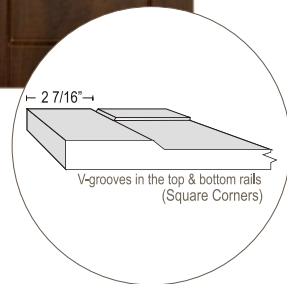

M AND J
WOODCRAFTS
LTD.

Raised Panel Series (Round Corner)

GLACIER
Euro-White

JASPER
Almond

VERMONT
Candlelight

VERONA
Hard Rock Maple

VERONA GE
Summerflame

Drawer front height will determine options for full rail, reduced rail or slab drawer fronts.
Available in all woodgrain and solid colours.
Matching edge tapes and 5/8" melamine board is available for all woodgrain vinyl.
White melamine backs are standard. Matching melamine backs are available for select woodgrains for an additional charge.
Woodgrain direction on doors and drawer fronts is vertical unless otherwise specified at time of ordering.

M AND J
WOODCRAFTS
LTD.

Raised Panel Series (Square Corner)

BANFF
Euro-White

WINTERSET
Antique White

TUSCANY
Chiffon

Drawer front height will determine options for full rail, reduced rail or slab drawer fronts.
Available in all woodgrain and solid colours.
Matching edge tapes and 5/8" melamine board is available for all woodgrain vinyl.
White melamine backs are standard. Matching melamine backs are available for select woodgrains for an additional charge.
Woodgrain direction on doors and drawer fronts is vertical unless otherwise specified at time of ordering.

LANCASTER II

Chocolate Pear

Drawer front height will determine options for full rail, reduced rail or slab drawer fronts.
Available in all woodgrain and solid colours.
Matching edge tapes and 5/8" melamine board is available for all woodgrain vinyl.
White melamine backs are standard. Matching melamine backs are available for select woodgrains for an additional charge.
Woodgrain direction on doors and drawer fronts is vertical unless otherwise specified at time of ordering.