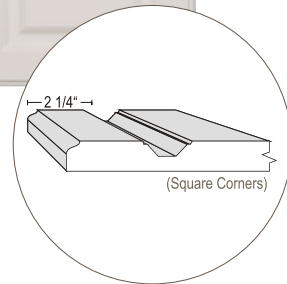

M AND J
WOODCRAFTS
LTD.

Raised Panel Series (Round Corner)

GLACIER
Euro-White

JASPER
Almond

VERMONT
Candlelight

VERONA
Hard Rock Maple

VERONA GE
Summerflame

Drawer front height will determine options for full rail, reduced rail or slab drawer fronts.
Available in all woodgrain and solid colours.
Matching edge tapes and 5/8" melamine board is available for all woodgrain vinyl.
White melamine backs are standard. Matching melamine backs are available for select woodgrains for an additional charge.
Woodgrain direction on doors and drawer fronts is vertical unless otherwise specified at time of ordering.

M AND J
WOODCRAFTS
LTD.

Raised Panel Series (Square Corner)

BANFF
Euro-White

WINTERSET
Antique White

TUSCANY
Chiffon

Drawer front height will determine options for full rail, reduced rail or slab drawer fronts.
Available in all woodgrain and solid colours.
Matching edge tapes and 5/8" melamine board is available for all woodgrain vinyl.
White melamine backs are standard. Matching melamine backs are available for select woodgrains for an additional charge.
Woodgrain direction on doors and drawer fronts is vertical unless otherwise specified at time of ordering.