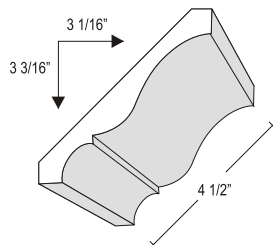

Accessories and Options

Crown Mouldings

CM1- V

CM4- V

Finger pulls are available on all doors and drawer fronts.
The standard placement is centred at the top and bottom unless otherwise specified.
V-Grooves and beading are available on all flat panel doors.
White melamine backs are standard. Matching melamine backs are available for select woodgrains for an additional charge.
Matching edge tapes and 5/8th" melamine board is available for all woodgrain vinyl.
For custom thermofoil product contact customer service for assistance and a quote.