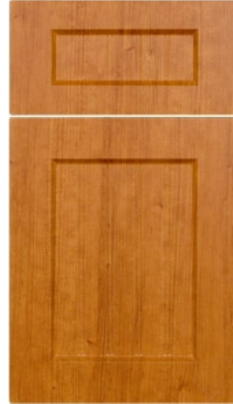

BEADED
Rustic Cherry