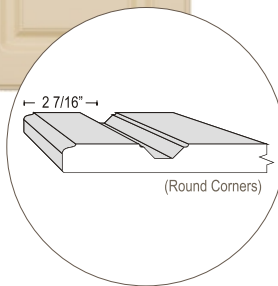

CONTEMPO
Cognac Cherry

NOVA
Rustic Cherry

SYDNEY
Natural Maple

OMEGA
Candlelight

Drawer front height will determine options for full rail, reduced rail or slab drawer fronts.
Available in all woodgrain and solid colours.
Matching edge tapes and 5/8" melamine board is available for all woodgrain vinyl.
White melamine backs are standard. Matching melamine backs are available for select woodgrains
for an additional charge.
Woodgrain direction on doors and drawer fronts is vertical unless otherwise specified at time of ordering.

M AND J
WOODCRAFTS
LTD.

Raised Panel Series (Round Corner)

GLACIER
Euro-White

JASPER
Almond

VERMONT
Candlelight

VERONA
Hard Rock Maple

VERONA GE
Summerflame

Drawer front height will determine options for full rail, reduced rail or slab drawer fronts.
Available in all woodgrain and solid colours.
Matching edge tapes and 5/8" melamine board is available for all woodgrain vinyl.
White melamine backs are standard. Matching melamine backs are available for select woodgrains for an additional charge.
Woodgrain direction on doors and drawer fronts is vertical unless otherwise specified at time of ordering.