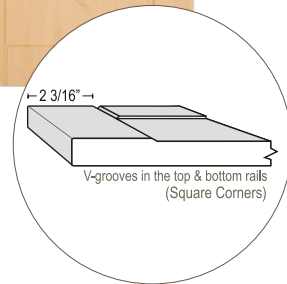

M AND J
WOODCRAFTS
LTD.

Shaker Series

YORK

Hard Rock Maple