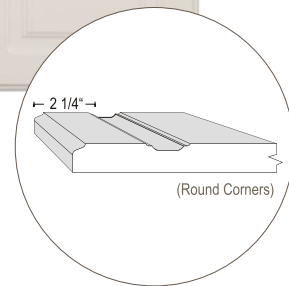

CONTEMPO
Cognac Cherry

NOVA
Rustic Cherry

SYDNEY
Natural Maple

OMEGA
Candlelight

Drawer front height will determine options for full rail, reduced rail or slab drawer fronts.
Available in all woodgrain and solid colours.
Matching edge tapes and 5/8" melamine board is available for all woodgrain vinyl.
White melamine backs are standard. Matching melamine backs are available for select woodgrains
for an additional charge.
Woodgrain direction on doors and drawer fronts is vertical unless otherwise specified at time of ordering.

M AND J
WOODCRAFTS
LTD.

Raised Panel Series (Round Corner)

GLACIER
Euro-White

JASPER
Almond

VERMONT
Candlelight

VERONA
Hard Rock Maple

VERONA GE
Summerflame

Drawer front height will determine options for full rail, reduced rail or slab drawer fronts.
Available in all woodgrain and solid colours.
Matching edge tapes and 5/8" melamine board is available for all woodgrain vinyl.
White melamine backs are standard. Matching melamine backs are available for select woodgrains for an additional charge.
Woodgrain direction on doors and drawer fronts is vertical unless otherwise specified at time of ordering.